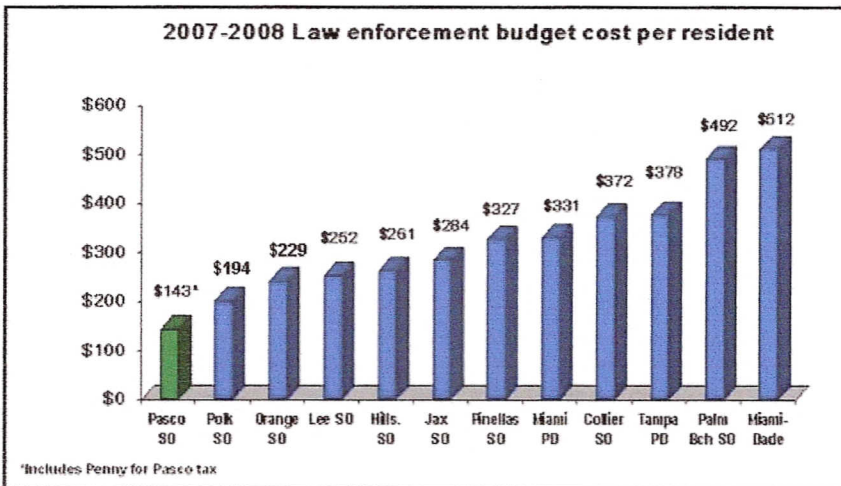

The Pasco Sheriff's Office continues to provide the most cost-effective law enforcement services of any Florida agency we have examined, large or small, rural or urban. The above graph shows the top 12 law enforcement agencies in the State, based on the population size of their jurisdictions.

The Pasco Sheriff's Office law enforcement jurisdiction covers the seventh largest population in the state. However, the PSO law enforcement budget has the lowest per capita costs of these 12 largest agencies (by population). The population of the unincorporated area of Pasco is currently just under 400,000 citizens.

As detailed in the graph, the 2007-2008 PSO law enforcement budget translates into a cost of **$143 per Pasco citizen**, which includes the Penny for Pasco sales tax, part of which is used to purchase agency vehicles and the laptop computers that deputies use in those vehicles. The average per capita cost for these other 11 largest agencies is **about $332 per person**. The Polk County Sheriff's Office has the next lowest per capita law enforcement costs, $195 per person, for the same budget year. The Pasco Sheriff's Office is even more cost effective than smaller agencies such as the Hernando or Citrus County Sheriff's Offices!

Pasco Sheriff Bob White believes that public safety should be our community's top priority and he is committed to providing the best and most efficient law enforcement services possible with the resources provided by taxpaying citizens.

VINELink

News Feeds [RSS](#)

SHERIFF'S REPORT

[Download Your Copy](#)
[Past Reports](#)
[Mailing List Registration](#)

COMMUNITY RELATIONS

- [Community Relations](#)
- [Citizen's Academy](#)
- [Citizen's Service Unit](#)
- [Safety Town](#)
- [Community Service](#)
- [Domestic Violence](#)
- [Explorer Post 916](#)
- [Community Stars](#)
- [Boating Safety](#)
- [Youth Ranch Thrift Store](#)
- [Vehicle Sales](#)
- [Pasco Police Athletic League](#)